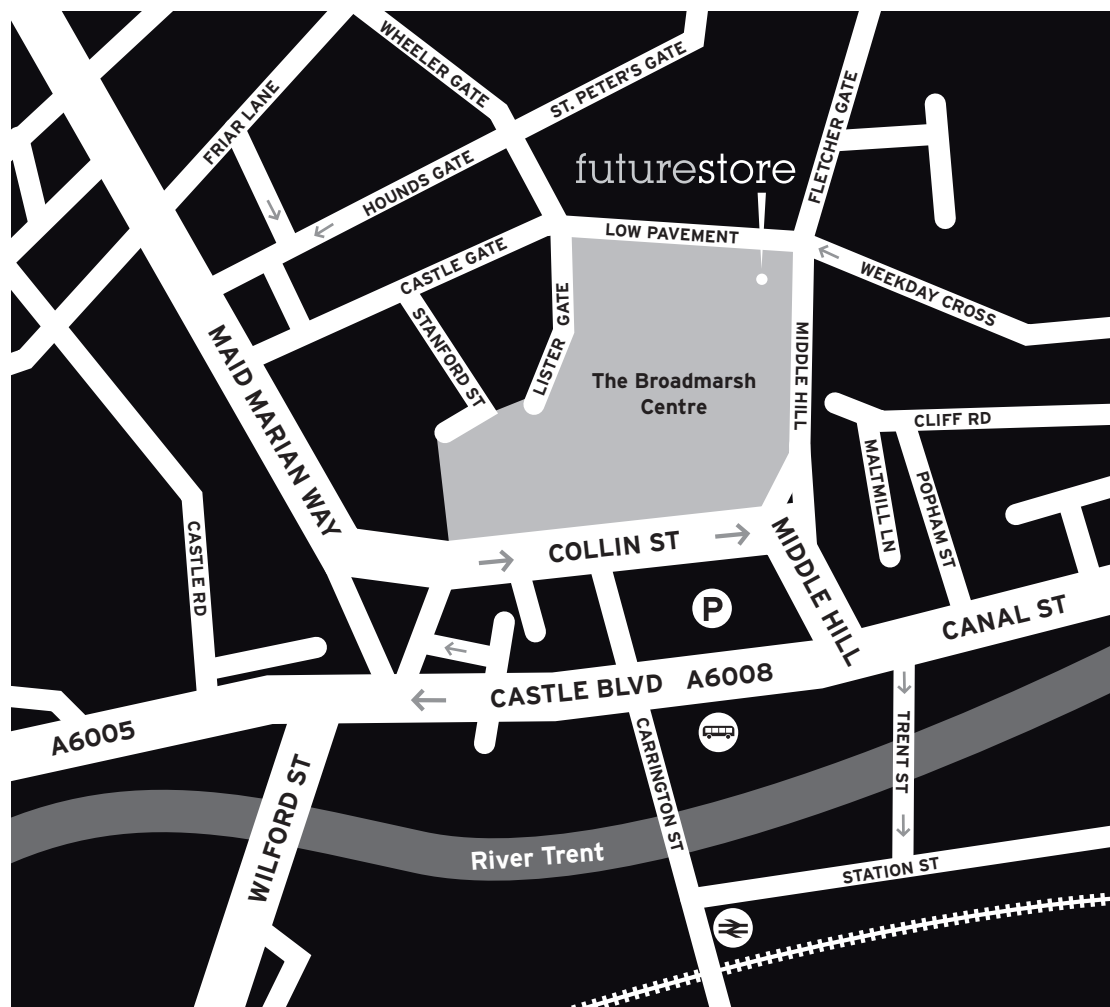

# how to find us

We are near the City of Caves and Wimpy on the first floor of The Broadmarsh Centre.

FutureStore, 130-131 Middle Walk,  
The Broadmarsh Centre, Nottingham NG1 7LN

tel: 0115 941 5625

e-mail: [enquiries@futurestore.org.uk](mailto:enquiries@futurestore.org.uk)